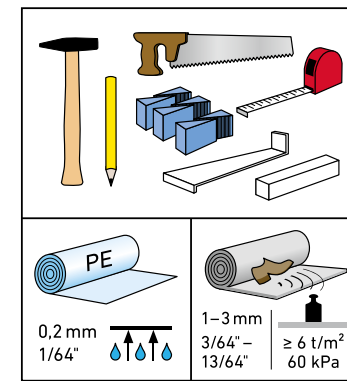

ROOMS

As individual as you.

ISO 4760
Surface swell test
approved for 24h

rooms-floor.com

REMOVAL

* SKIRTING BOARDS

AQUA 60 // AQUA 80
HDF core, white, wrapped with chlorine-free PP/TPE based polyblend with flexible top and bottom soft lips