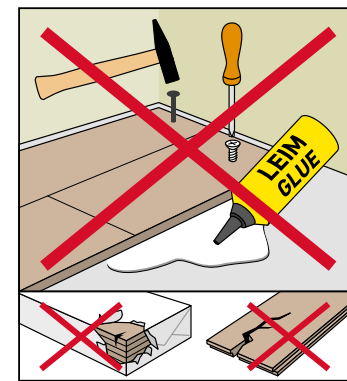

ROOMS

As individual as you.

ISO 4760
Surface swell test
approved for 24h

rooms-floor.com

REMOVAL

* SKIRTING BOARDS

AQUA 60 // AQUA 80
HDF core, white, wrapped with chlorine-free PP/TPE based polyblend with flexible top and bottom soft lips