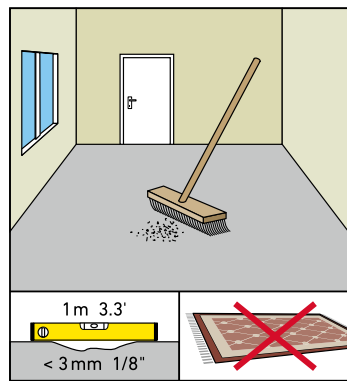

ROOMS

As individual as you.

ISO 4760
Surface swell test
approved for 24h

rooms-floor.com

REMOVAL

* SKIRTING BOARDS

AQUA 60 // AQUA 80
HDF core, white, wrapped with chlorine-free PP/TPE based polyblend with flexible top and bottom soft lips