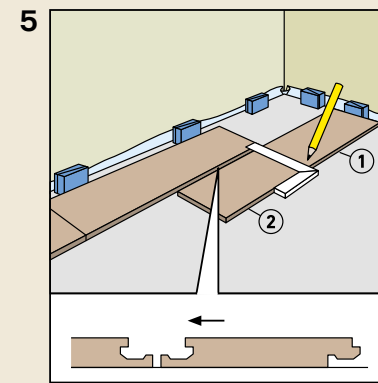

ROOMS

As individual as you.

ISO 4760
Surface swell test
approved for 24h

rooms-floor.com

REMOVAL

* SKIRTING BOARDS

AQUA 60 // AQUA 80
HDF core, white, wrapped with chlorine-free PP/TPE based polyblend with flexible top and bottom soft lips