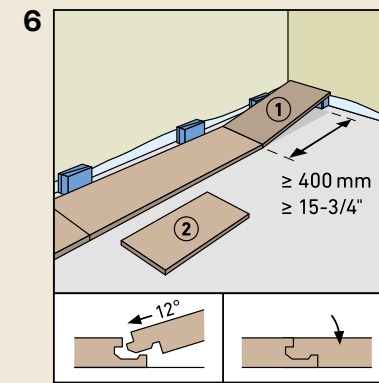

ROOMS

As individual as you.

ISO 4760
Surface swell test
approved for 24h

rooms-floor.com

REMOVAL

* SKIRTING BOARDS

AQUA 60 // AQUA 80
HDF core, white, wrapped with chlorine-free PP/TPE based polyblend with flexible top and bottom soft lips