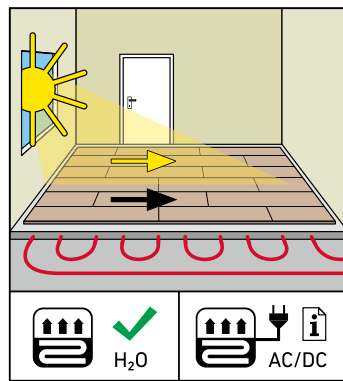

ROOMS

As individual as you.

ISO 4760
Surface swell test
approved for 24h

rooms-floor.com

REMOVAL

* SKIRTING BOARDS

AQUA 60 // AQUA 80
HDF core, white, wrapped with chlorine-free PP/TPE based polyblend with flexible top and bottom soft lips