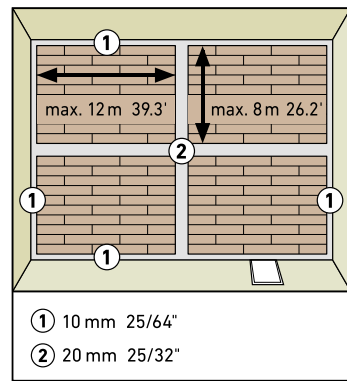

ROOMS

As individual as you.

ISO 4760
Surface swell test
approved for 24h

rooms-floor.com

REMOVAL

* SKIRTING BOARDS

AQUA 60 // AQUA 80
HDF core, white, wrapped with chlorine-free PP/TPE based polyblend with flexible top and bottom soft lips