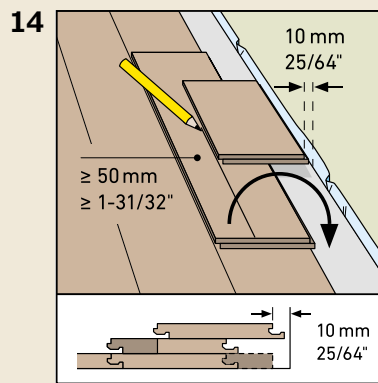

ROOMS

As individual as you.

ISO 4760
Surface swell test
approved for 24h

rooms-floor.com

REMOVAL

* SKIRTING BOARDS

AQUA 60 // AQUA 80
HDF core, white, wrapped with chlorine-free PP/TPE based polyblend with flexible top and bottom soft lips