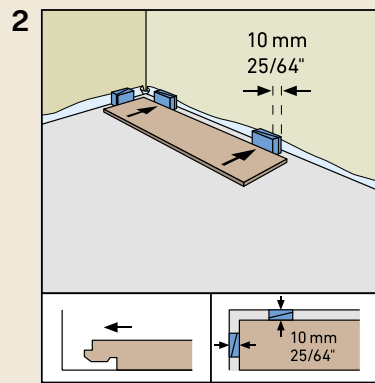

ROOMS

As individual as you.

ISO 4760
Surface swell test
approved for 24h

rooms-floor.com

REMOVAL

* SKIRTING BOARDS

AQUA 60 // AQUA 80
HDF core, white, wrapped with chlorine-free PP/TPE based polyblend with flexible top and bottom soft lips