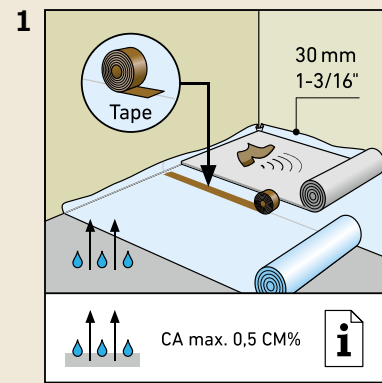

ROOMS

As individual as you.

ISO 4760
Surface swell test
approved for 24h

rooms-floor.com

REMOVAL

* SKIRTING BOARDS

AQUA 60 // AQUA 80
HDF core, white, wrapped with chlorine-free PP/TPE based polyblend with flexible top and bottom soft lips