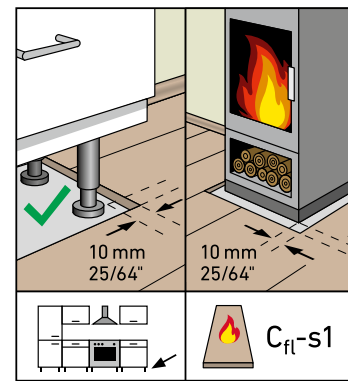

ROOMS

As individual as you.

ISO 4760
Surface swell test
approved for 24h

rooms-floor.com

REMOVAL

* SKIRTING BOARDS

AQUA 60 // AQUA 80
HDF core, white, wrapped with chlorine-free PP/TPE based polyblend with flexible top and bottom soft lips