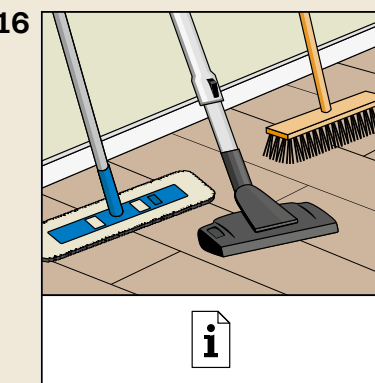

ROOMS

As individual as you.

ISO 4760
Surface swell test
approved for 24h

rooms-floor.com

REMOVAL

* SKIRTING BOARDS

AQUA 60 // AQUA 80
HDF core, white, wrapped with chlorine-free PP/TPE based polyblend with flexible top and bottom soft lips