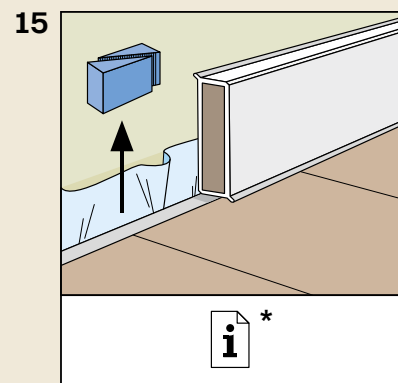

ROOMS

As individual as you.

ISO 4760
Surface swell test
approved for 24h

rooms-floor.com

REMOVAL

* SKIRTING BOARDS

AQUA 60 // AQUA 80
HDF core, white, wrapped with chlorine-free PP/TPE based polyblend with flexible top and bottom soft lips