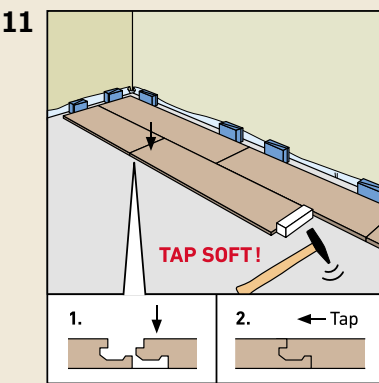

ROOMS

As individual as you.

ISO 4760
Surface swell test
approved for 24h

rooms-floor.com

REMOVAL

* SKIRTING BOARDS

AQUA 60 // AQUA 80
HDF core, white, wrapped with chlorine-free PP/TPE based polyblend with flexible top and bottom soft lips