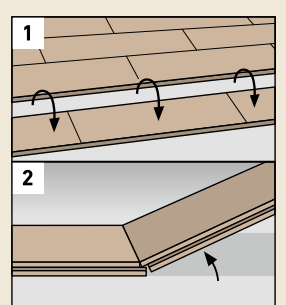

ROOMS

As individual as you.

ISO 4760
Surface swell test
approved for 24h

rooms-floor.com

REMOVAL

* SKIRTING BOARDS

AQUA 60 // AQUA 80
HDF core, white, wrapped with chlorine-free PP/TPE based polyblend with flexible top and bottom soft lips