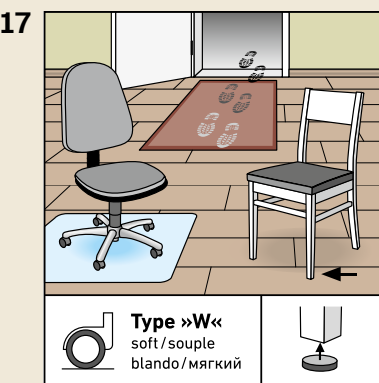

ROOMS

As individual as you.

ISO 4760
Surface swell test
approved for 24h

rooms-floor.com

REMOVAL

* SKIRTING BOARDS

AQUA 60 // AQUA 80
HDF core, white, wrapped with chlorine-free PP/TPE based polyblend with flexible top and bottom soft lips