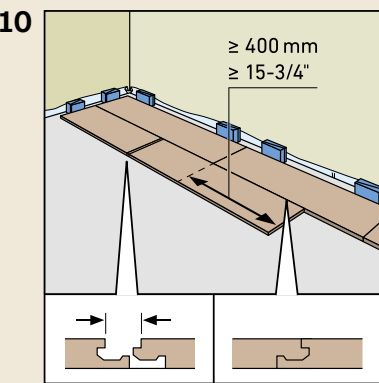

ROOMS

As individual as you.

ISO 4760
Surface swell test
approved for 24h

rooms-floor.com

REMOVAL

* SKIRTING BOARDS

AQUA 60 // AQUA 80
HDF core, white, wrapped with chlorine-free PP/TPE based polyblend with flexible top and bottom soft lips