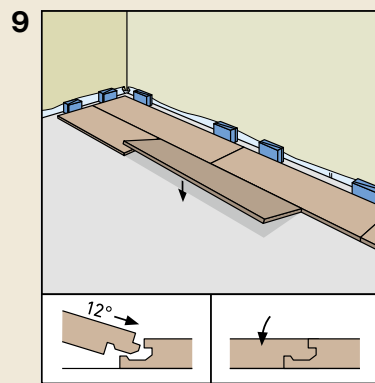

ROOMS

As individual as you.

ISO 4760
Surface swell test
approved for 24h

rooms-floor.com

REMOVAL

* SKIRTING BOARDS

AQUA 60 // AQUA 80
HDF core, white, wrapped with chlorine-free PP/TPE based polyblend with flexible top and bottom soft lips