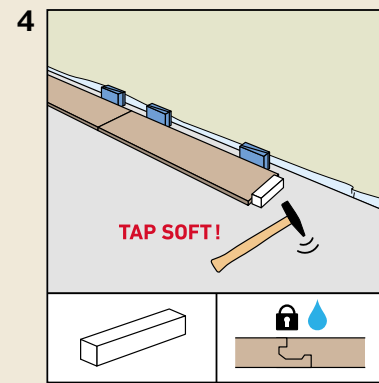

ROOMS

As individual as you.

ISO 4760
Surface swell test
approved for 24h

rooms-floor.com

REMOVAL

* SKIRTING BOARDS

AQUA 60 // AQUA 80
HDF core, white, wrapped with chlorine-free PP/TPE based polyblend with flexible top and bottom soft lips