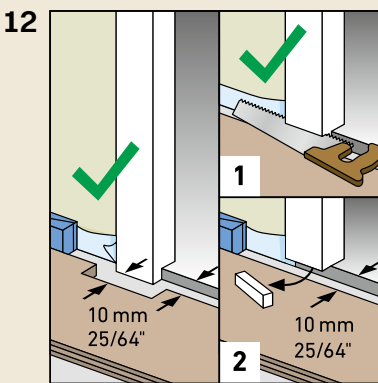

ROOMS

As individual as you.

ISO 4760
Surface swell test
approved for 24h

rooms-floor.com

REMOVAL

* SKIRTING BOARDS

AQUA 60 // AQUA 80
HDF core, white, wrapped with chlorine-free PP/TPE based polyblend with flexible top and bottom soft lips