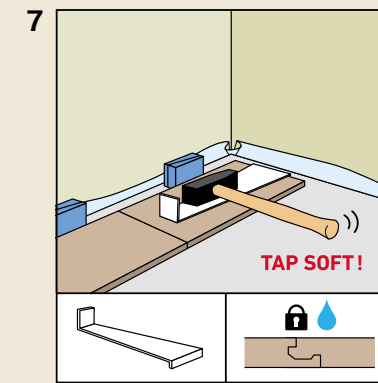

ROOMS

As individual as you.

ISO 4760
Surface swell test
approved for 24h

rooms-floor.com

REMOVAL

* SKIRTING BOARDS

AQUA 60 // AQUA 80
HDF core, white, wrapped with chlorine-free PP/TPE based polyblend with flexible top and bottom soft lips