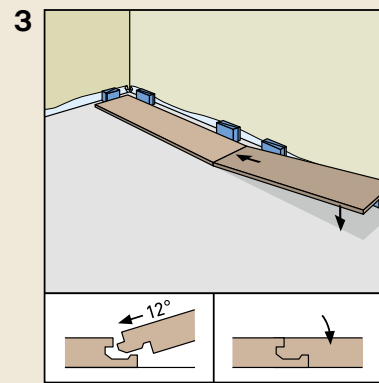

ROOMS

As individual as you.

ISO 4760
Surface swell test
approved for 24h

rooms-floor.com

REMOVAL

* SKIRTING BOARDS

AQUA 60 // AQUA 80
HDF core, white, wrapped with chlorine-free PP/TPE based polyblend with flexible top and bottom soft lips