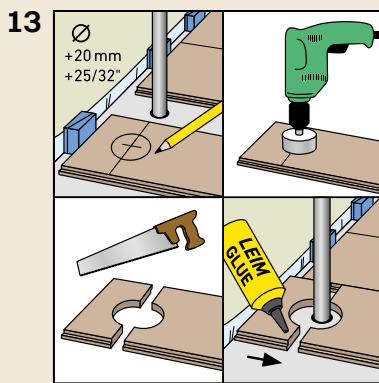

ROOMS

As individual as you.

ISO 4760
Surface swell test
approved for 24h

rooms-floor.com

REMOVAL

* SKIRTING BOARDS

AQUA 60 // AQUA 80
HDF core, white, wrapped with chlorine-free PP/TPE based polyblend with flexible top and bottom soft lips