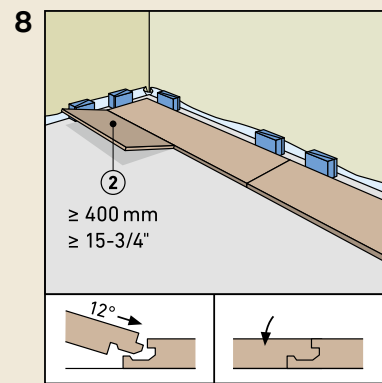

ROOMS

As individual as you.

ISO 4760
Surface swell test
approved for 24h

rooms-floor.com

REMOVAL

* SKIRTING BOARDS

AQUA 60 // AQUA 80
HDF core, white, wrapped with chlorine-free PP/TPE based polyblend with flexible top and bottom soft lips