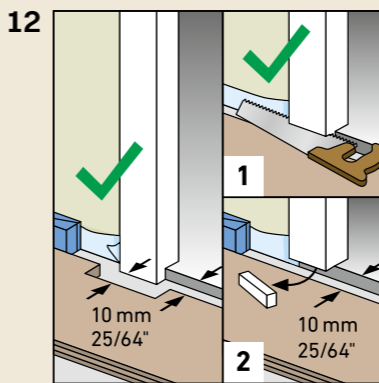

ROOMS

As individual as you.

ISO 4760
Surface swell test
approved for 24h

rooms-floor.com

REMOVAL

Installation film:
YouTube-Chanel
SWISS KRONO
Heiligengrabe