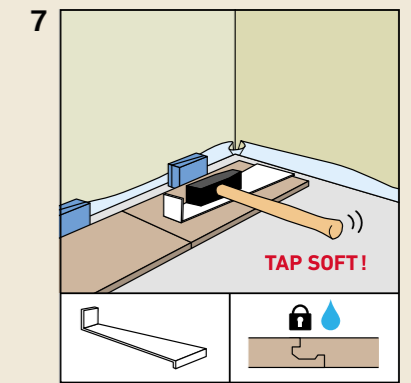

ROOMS

As individual as you.

ISO 4760
Surface swell test
approved for 24h

rooms-floor.com

REMOVAL

Installation film:
YouTube-Chanel
SWISS KRONO
Heiligengrabe