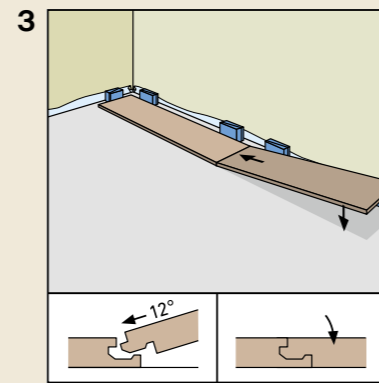

ROOMS

As individual as you.

ISO 4760
Surface swell test
approved for 24h

rooms-floor.com

REMOVAL

Installation film:
YouTube-Chanel
SWISS KRONO
Heiligengrabe