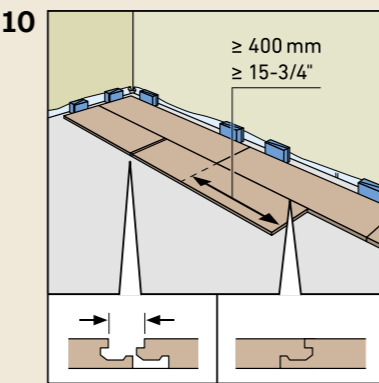

ROOMS

As individual as you.

ISO 4760
Surface swell test
approved for 24h

rooms-floor.com

REMOVAL

Installation film:
YouTube-Chanel
SWISS KRONO
Heiligengrabe