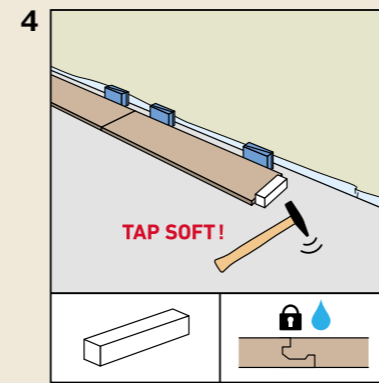

ROOMS

As individual as you.

ISO 4760
Surface swell test
approved for 24h

rooms-floor.com

REMOVAL

Installation film:
YouTube-Chanel
SWISS KRONO
Heiligengrabe