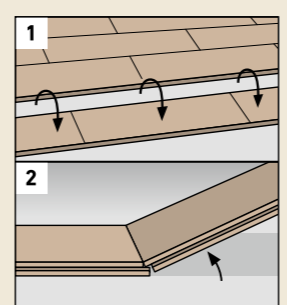

ROOMS

As individual as you.

ISO 4760
Surface swell test
approved for 24h

rooms-floor.com

REMOVAL

Installation film:
YouTube-Chanel
SWISS KRONO
Heiligengrabe