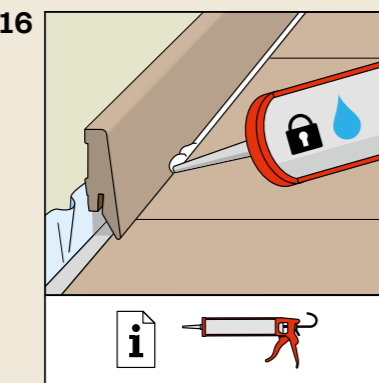

ROOMS

As individual as you.

ISO 4760
Surface swell test
approved for 24h

rooms-floor.com

REMOVAL

Installation film:
YouTube-Chanel
SWISS KRONO
Heiligengrabe