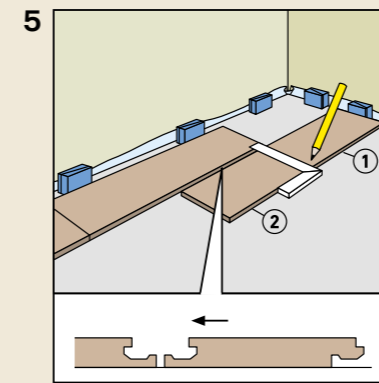

ROOMS

As individual as you.

ISO 4760
Surface swell test
approved for 24h

rooms-floor.com

REMOVAL

Installation film:
YouTube-Chanel
SWISS KRONO
Heiligengrabe