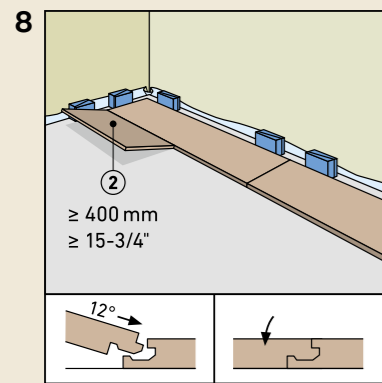

ROOMS

As individual as you.

ISO 4760
Surface swell test
approved for 24h

rooms-floor.com

REMOVAL

Installation film:
YouTube-Chanel
SWISS KRONO
Heiligengrabe