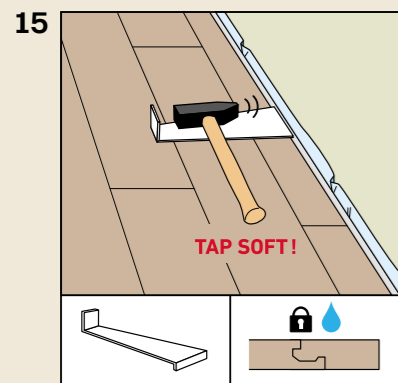

ROOMS

As individual as you.

ISO 4760
Surface swell test
approved for 24h

rooms-floor.com

REMOVAL

Installation film:
YouTube-Chanel
SWISS KRONO
Heiligengrabe