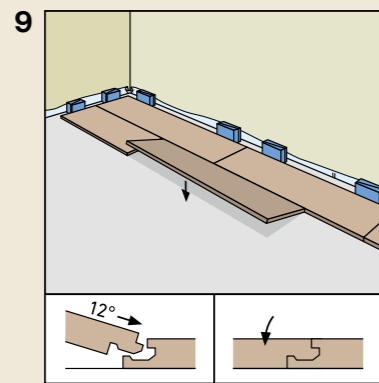

ROOMS

As individual as you.

ISO 4760
Surface swell test
approved for 24h

rooms-floor.com

REMOVAL

Installation film:
YouTube-Chanel
SWISS KRONO
Heiligengrabe