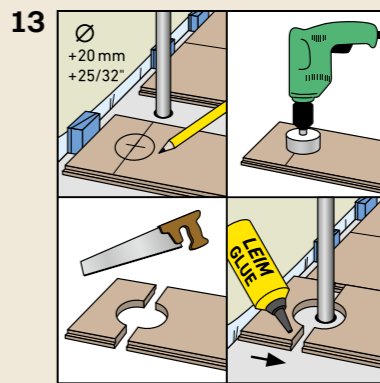

ROOMS

As individual as you.

ISO 4760
Surface swell test
approved for 24h

rooms-floor.com

REMOVAL

Installation film:
YouTube-Chanel
SWISS KRONO
Heiligengrabe