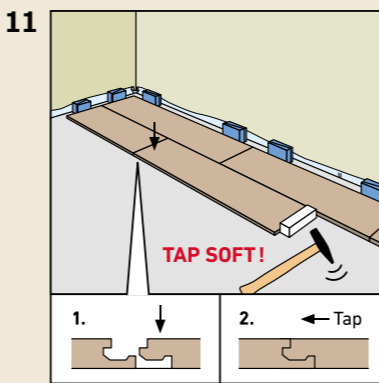

ROOMS

As individual as you.

ISO 4760
Surface swell test
approved for 24h

rooms-floor.com

REMOVAL

Installation film:
YouTube-Chanel
SWISS KRONO
Heiligengrabe