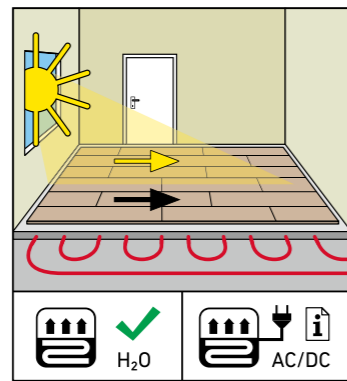

ROOMS

As individual as you.

ISO 4760
Surface swell test
approved for 24h

rooms-floor.com

REMOVAL

Installation film:
YouTube-Chanel
SWISS KRONO
Heiligengrabe