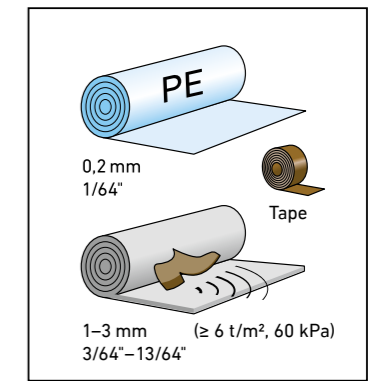

ROOMS

As individual as you.

ISO 4760
Surface swell test
approved for 24h

rooms-floor.com

REMOVAL

Installation film:
YouTube-Chanel
SWISS KRONO
Heiligengrabe