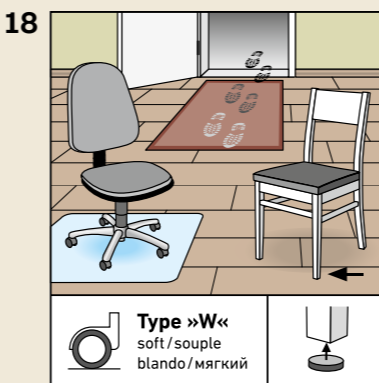

ROOMS

As individual as you.

ISO 4760
Surface swell test
approved for 24h

rooms-floor.com

REMOVAL

Installation film:
YouTube-Chanel
SWISS KRONO
Heiligengrabe