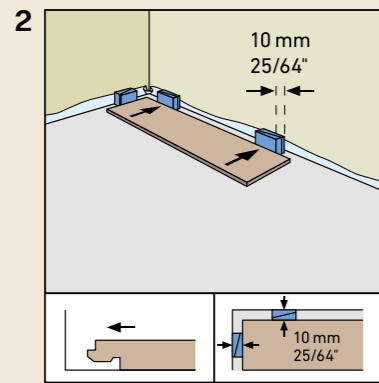

ROOMS

As individual as you.

ISO 4760
Surface swell test
approved for 24h

rooms-floor.com

REMOVAL

Installation film:
YouTube-Chanel
SWISS KRONO
Heiligengrabe