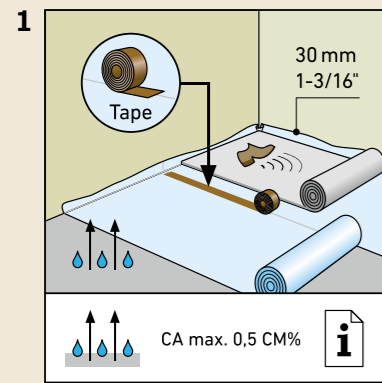

ROOMS

As individual as you.

ISO 4760
Surface swell test
approved for 24h

rooms-floor.com

REMOVAL

Installation film:
YouTube-Chanel
SWISS KRONO
Heiligengrabe