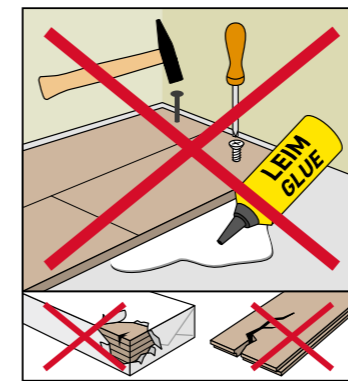

ROOMS

As individual as you.

ISO 4760
Surface swell test
approved for 24h

rooms-floor.com

REMOVAL

Installation film:
YouTube-Chanel
SWISS KRONO
Heiligengrabe