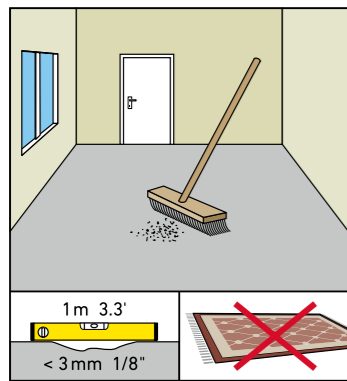

ROOMS

As individual as you.

ISO 4760
Surface swell test
approved for 24h

rooms-floor.com

REMOVAL

Installation film:
YouTube-Chanel
SWISS KRONO
Heiligengrabe