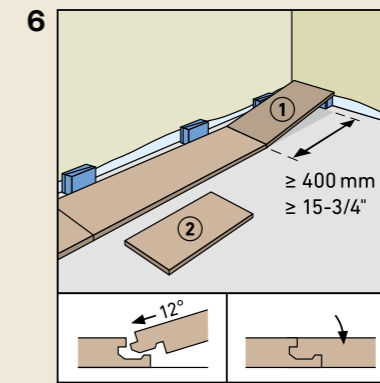

ROOMS

As individual as you.

ISO 4760
Surface swell test
approved for 24h

rooms-floor.com

REMOVAL

Installation film:
YouTube-Chanel
SWISS KRONO
Heiligengrabe