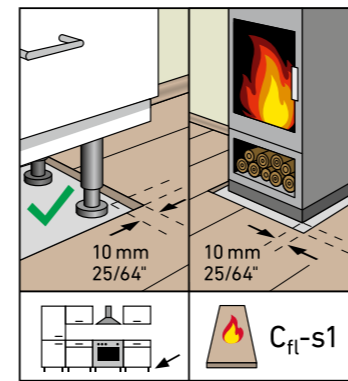

ROOMS

As individual as you.

ISO 4760
Surface swell test
approved for 24h

rooms-floor.com

REMOVAL

Installation film:
YouTube-Chanel
SWISS KRONO
Heiligengrabe