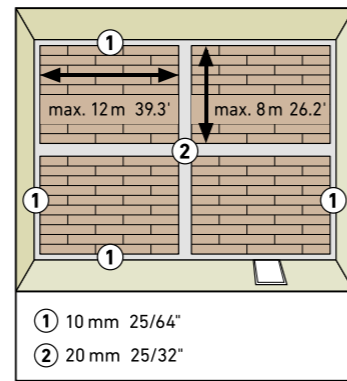

ROOMS

As individual as you.

ISO 4760
Surface swell test
approved for 24h

rooms-floor.com

REMOVAL

Installation film:
YouTube-Chanel
SWISS KRONO
Heiligengrabe