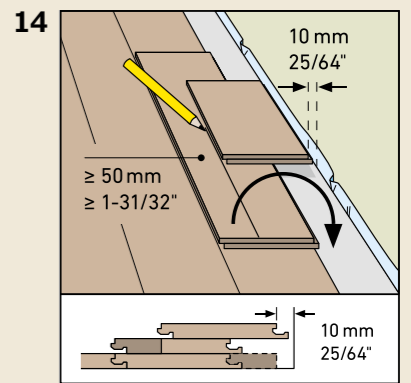

ROOMS

As individual as you.

ISO 4760
Surface swell test
approved for 24h

rooms-floor.com

REMOVAL

Installation film:
YouTube-Chanel
SWISS KRONO
Heiligengrabe